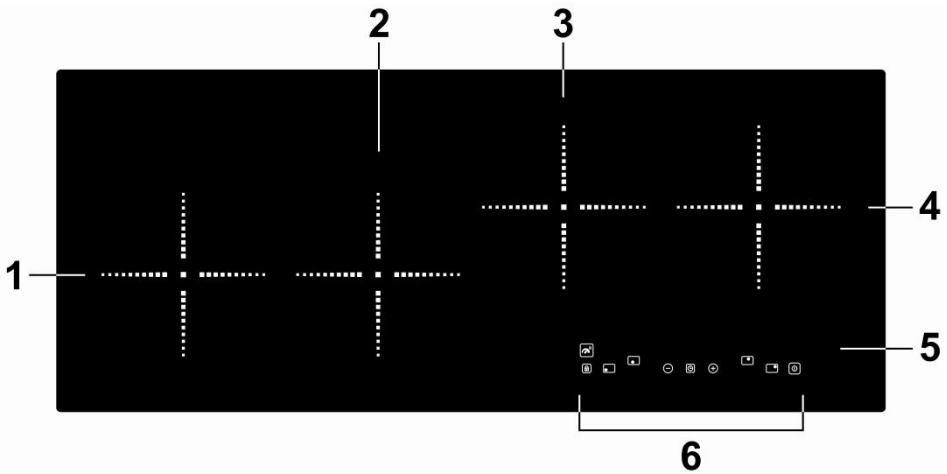

c) IND9020RL

1. 2000w zone, Boost to 2300w Cook Zone
2. 1500w zone, Boost to 2000w Cook Zone
3. 2000w zone, Boost to 2300w Cook Zone
4. 1500w zone, Boost to 2000w Cook Zone
5. Glass Plate
6. Controls Panel