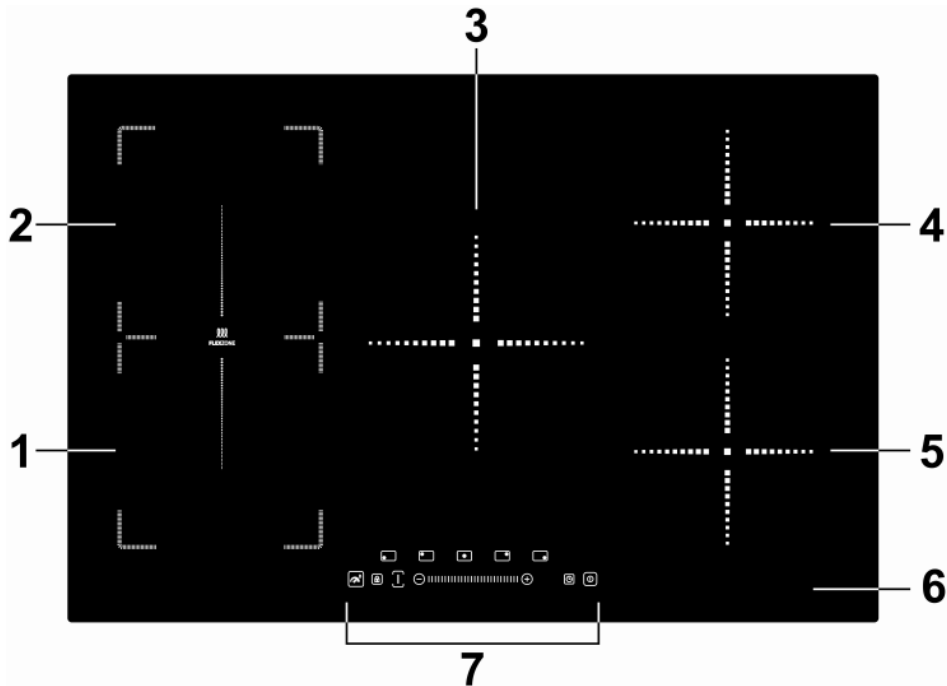

b) IND7705FZ

1. 2000 W, Boost to 2300W Cook Zone
2. 1500 W, Boost to 2000W Cook Zone
3. 2000W, Boost to 2300W Cook Zone
4. 2000W, Boost to 2300W Cook Zone
5. 1500W, Boost to 2000W Cook Zone
6. Glass plate
7. Control panel